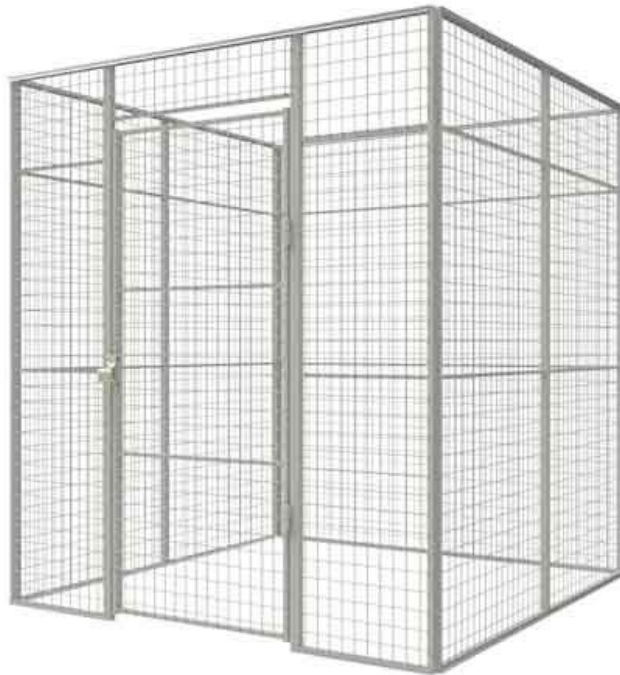

AXELEN

Est 1990

FK Plus

Modelli

Door 2 articoli

ARTICOLI / DESCRIZIONE	LARGHEZZA (MM)	ALTEZZA (MM)
 45-42259002 Door (right)	900	2250
 45-42259003 Door (left)	900	2250

Lock solutions 1 articoli

ARTICOLI / DESCRIZIONE	LARGHEZZA (MM)	ALTEZZA (MM)
 34-000262 Extra reinforced padlock fitting with cover (standard)		

Wall section 10 articoli

ARTICOLI / DESCRIZIONE	LARGHEZZA (MM)	ALTEZZA (MM)
 45-2020 Wall section	200	2250
 45-2025 Wall section	250	2250
 45-2035 Wall section	350	2250
 45-2040 Wall section	400	2250
 45-2055 Wall section	550	2250
 45-2060 Wall section	600	2250
 45-2080 Wall section	800	2250
 45-2100 Wall section	1000	2250
 45-2110 Wall section	1100	2250
 45-2120 Wall section	1200	2250

Accessories 3 articoli

ARTICOLI / DESCRIZIONE	LARGHEZZA (MM)	ALTEZZA (MM)
 34-00110 Number badge, (exist as accessories)		
 34-00120 Shelf, double mounting (exist as accessories)	400	
 34-00130 Shelf, single mounting, (exist as accessory)	400	