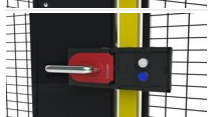

### T10-35

Extra MGB bracket, sliding door with centre locking, X-Guard